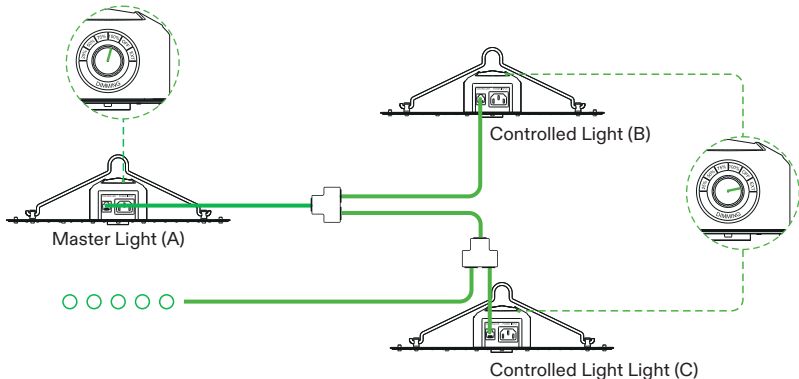

Set the LED power on high and place the light further away from your plants to cover a wider area, or set the LED at a lower power and place the light closer to your plants for less coverage but higher energy efficiency.

INSTALLATION

INSTALLATION OPTIONS (VS1000/VS1500/VS2000/VS3000/VS4000/VS1000X2)

1. Pass the rope hangers through the LED's hooks, and then fix the other end of the rope hangers to the ceiling.

2. Remove the hooks from the LEDs, then fit them onto the ceiling bracket before installing them back onto the LED.

INSTALLATION

INSTALLATION OPTIONS (VS1000E/VS1000EX2)

1. Pass the rope hangers through the LED's hooks, and then fix the other end of the rope hangers to the ceiling.

INSTALLATION

DAISY CHAININ

Choose a light as the Master Light (A) and use the RJ11 cables and cable splitter to connect other lights (B, C) as the Controlled Lights as shown above. Turn the dimming knob to "EXT" on the Controlled Light (B, C) to allow them to be controlled by the Master Light (A). A Master Light can control up to 20 lights.