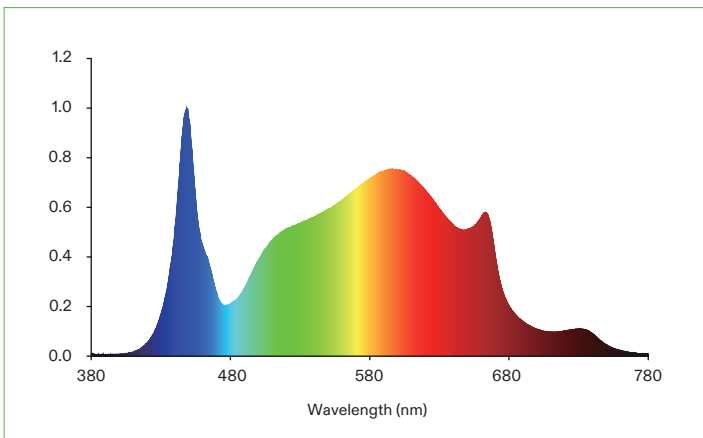

SPECIFICATIONS

SPECTRUM

APPLICATION

SUGGESTED HANGING DISTANCE & LIGHTING TIME

Stage	Distance		Time
	Inch (In.)	Centimeter (cm.)	
Germination	24-30	61-76	18 Hours ON
Seeding	24-30	61-76	16 Hours ON
Veg	18-24	46-61	18 Hours ON
Flower	12-18	30-46	12 Hours ON

Set the LED power on high and place the light further away from your plants to cover a wider area, or set the LED at a lower power and place the light closer to your plants for less coverage but higher energy efficiency.