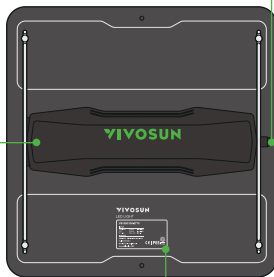

DAISY CHAINING

Control up to 20 lights with RJ11 serial connection.

DIMMABLE LED DRIVER

0-100% light dimming for different growth stages (except VS1000E).

CERTIFICATION

ETL, CE, FCC and IP65.