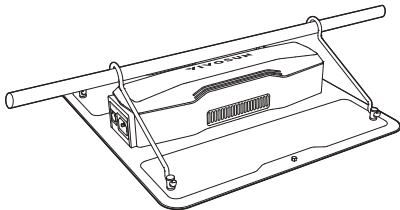

2. Remove the hooks from the LEDs, then fit them onto the ceiling bracket before installing them back onto the LED.