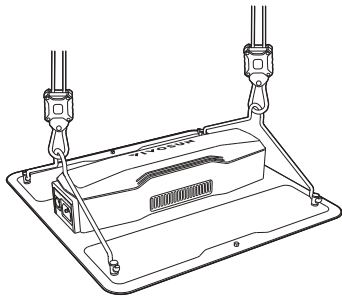

INSTALLATION

INSTALLATION OPTIONS (VS1000/VS1500/VS2000/VS3000/VS4000/VS1000X2)

1. Pass the rope hangers through the LED's hooks, and then fix the other end of the rope hangers to the ceiling.