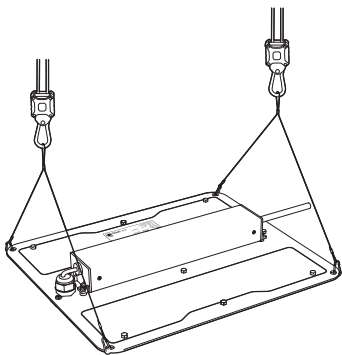

Set the LED power on high and place the light further away from your plants to cover a wider area, or set the LED at a lower power and place the light closer to your plants for less coverage but higher energy efficiency.

INSTALLATION

INSTALLATION OPTIONS (VS1000/VS1500/VS2000/VS3000/VS4000/VS1000X2)

1. Pass the rope hangers through the LED's hooks, and then fix the other end of the rope hangers to the ceiling.

2. Remove the hooks from the LEDs, then fit them onto the ceiling bracket before installing them back onto the LED.

INSTALLATION

INSTALLATION OPTIONS (VS1000E/VS1000EX2)

1. Pass the rope hangers through the LED's hooks, and then fix the other end of the rope hangers to the ceiling.

INSTALLATION

DAISY CHAININ

Choose a light as the Master Light (A) and use the RJ11 cables and cable splitter to connect other lights (B, C) as the Controlled Lights as shown above. Turn the dimming knob to "EXT" on the Controlled Light (B, C) to allow them to be controlled by the Master Light (A). A Master Light can control up to 20 lights.